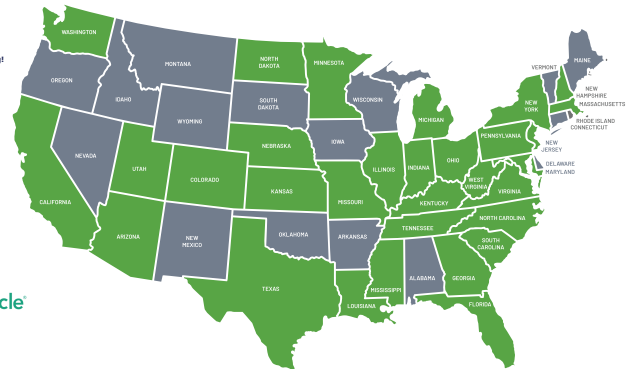

Some of our clients.
Yes, we're name-dropping!

Duke
UNIVERSITY
Higher Education

Whirlpool
Manufacturing

Stericycle
largest medical waste
service provider
in the United States

- Installations completed in 35 states & counting
- Hundreds of thousands of products installed
- Over 400 unique happy clients

- Avetta & ISN Certified

Most Popular Financing Options

1. **Rental Agreement**
   - Operating expense with no fair market value markups at the end
2. **Lease Agreement**
   - Low cost monthly operating expense
3. **Capital Purchase**
   - 50% deposit on equipment purchase
4. **Power Purchase Agreement**
   - Fixed utility costs; little to no out of pocket expense
5. **Traditional Financing**
   - Historic low interest rates
6. **PACE Financing**
   - Long-term financing attached to the property not the lessee